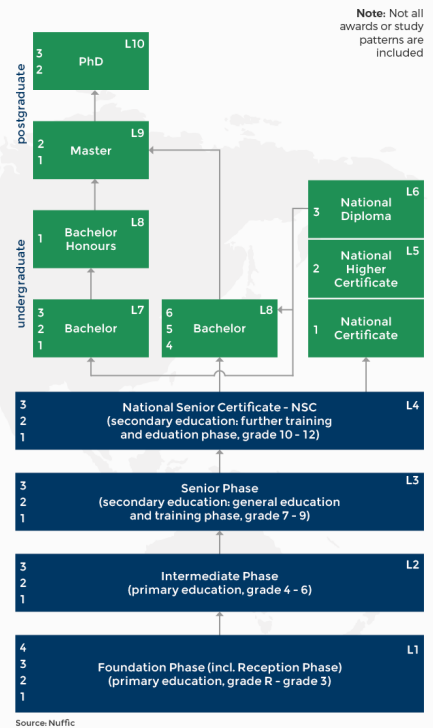

EDUCATION IN SOUTH AFRICA

QUICK FACTS

- **Population**
  55,600,000
  (2016, government census)
- **Compulsory Education**
  Grade 9
- **Language of Instruction**
  11 official languages: English, Afrikaans, Sepedi, Sesotho, Setswana, Xhosa, Swati, and Zulu
- **Academic Year**
  February - November at universities

GRADING SCALE & U.S. EQUIVALENT

Higher Education Grading Scale	
Scale	U.S. Grade Equivalent
75-100	A
70-74	A-
60-69	B
50-59	C
0-49	F

WES DOCUMENT REQUIREMENTS

Required Documents	
Secondary Education	External examination results for the <i>Senior Certificate</i> sent directly by UMALUSI.
Higher Education	Academic transcripts for all programs of study - sent directly by the institutions attended. Photocopies of all degree certificates - submitted by the applicant.

EDUCATIONAL SYSTEM