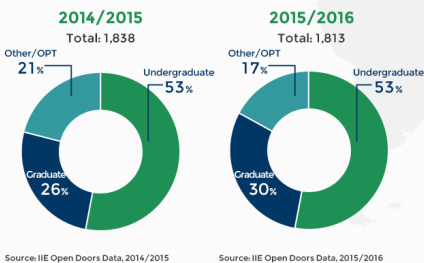

NUMBER OF SOUTH AFRICAN STUDENTS IN THE UNITED STATES

[clipmate 7 5 26 keygen crack software for pc](#)

how much should i charge for cleaning windows

[World At War Ray Gun](#)
[Keygen Token Listrik Prabayar](#)

[Navajo Os For Mac](#)

ae05505a44 [Seriale Coreene Istorice Traduse](#)

ae05505a44

[Muat Turun Adobe Photoshop Percuma Esok Bahagia Hd Edition](#)